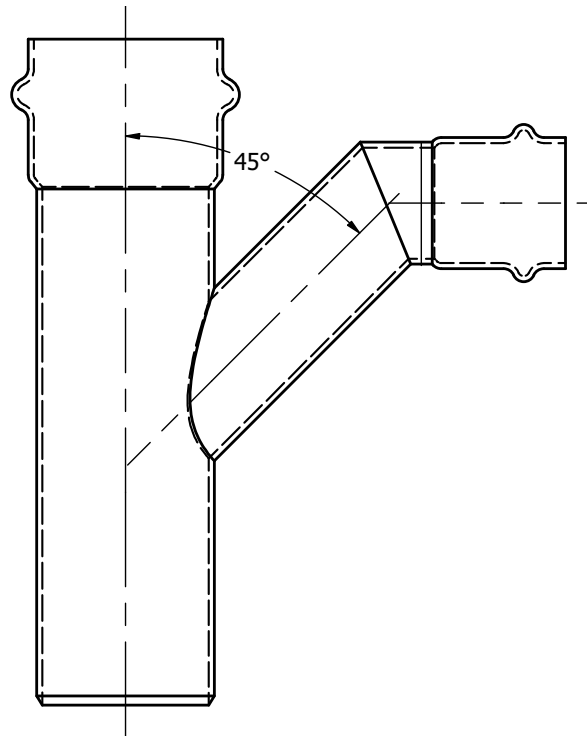

Solo Plastics
Phone +64 9828 9594
contact@solo.co.nz
solo.co.nz

25-33 Honan Place
Avondale
Auckland
New Zealand

1504

SOLO WATERCARE WYE

WATERCARE Approved

1504H.150.100SOLOWYE	150 x 100 uPVC Solo Watercare Wye DWV SN16 RRJ
1504H.150.100SOLOWYE.S	150 x 100 uPVC Solo Watercare Wye DWV SN16 Spigot Both Ends
1504H.150.100SOLOWYE.Z	150 x 100 uPVC Solo Watercare Wye DWV SN16 RRJ Both Ends
Z1504H.225.100.SOLOY	225 x 100 uPVC Solo Watercare Wye DWV SN16 RRJ