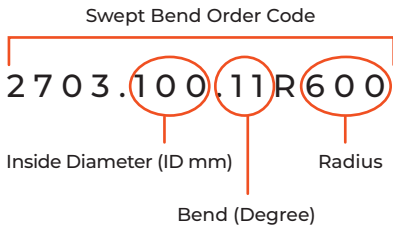

100%
RECYCLABLE

Code breakdown

Depending on the type of product, the following illustrations explain what the code numbers mean.

An 'R' measurement added to the end of the code, denotes that the bend angle is being made with a larger radius – therefore the bend section of the pipe is a longer length.