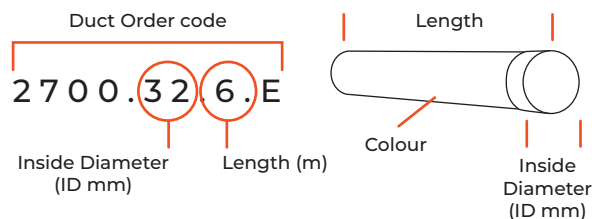

MD | HD DUCT & CONDUIT | ELECTRICAL COUPLERS

Orange Electrical Duct SOE MD PVC

2700

Code	Size (mm)	Length	Colour
2700.32.6.E	32	6m	Orange
2700.40.6.E	40	6m	Orange
2700.50.6.E	50	6m	Orange
2700.65.6.E	65	6m	Orange
2700.80.6.E	80	6m	Orange
2700.100.6.E	100	6m	Orange
2700.150.6.E	150	6m	Orange

Electrical Conduit Orange/Grey HD PVC

01

Code	Size (mm)	Length	Colour
01.20HD.GY.4.E	20	4m	Grey
01.20HD.O.4.E	20	4m	Orange
01.25HD.GY.4.E	25	4m	Grey
01.25HD.O.4.E	25	4m	Orange
01.32HD.GY.4.E	32	4m	Grey
01.32HD.O.4.E	32	4m	Orange
01.40HD.GY.4.E	40	4m	Grey
01.40HD.O.4.E	40	4m	Orange
01.50HD.GY.4.E	50	4m	Grey
01.50HD.O.4.E	50	4m	Orange

Orange Electrical Duct SOE HD PVC

2700H

Code	Size (mm)	Length	Colour
2700H.80.6.E	80	6m	Orange
2700H.100.6.E	100	6m	Orange
2700H.150.6.E	150	6m	Orange

Conduit Swept Bends

2703H

Code	Bend	Std Radius (mm)
2703H.32.22	22°	100
2703H.32.45	45°	100
2703H.32.90	90°	100
2703H.40.22	22°	130
2703H.40.45	45°	130
2703H.40.90	90°	130
2703H.50.22	22°	150
2703H.50.45	45°	150
2703H.50.90	90°	150

Electrical Double Coupler SCJ

2710

Code	Size (mm)	Colour
2710.40	40	Orange
2710.50	50	Orange
2710.65	65	Orange
2710.80	80	Orange
2710.100	100	Orange
2710.150	150	Orange