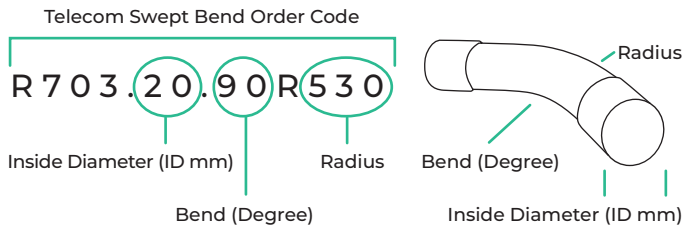

Electrical Double Coupler SCJ

2710

Code	Size (mm)	Colour
2710.40	40	Orange
2710.50	50	Orange
2710.65	65	Orange
2710.80	80	Orange
2710.100	100	Orange
2710.150	150	Orange

TELCO BENDS

Code breakdown

Depending on the type of product, the following illustrations explain what the code numbers mean.

Green Telco Bend SCJ

T703

Code	Size (mm)	Bend	RAD
T703.20.45R100	20	45°	100
T703.20.45R240	20	45°	240
T703.20.90R240	20	90°	240
T703.20.90R300	20	90°	300
T703.50.11	50	11°	
T703.50.22	50	22°	
T703.50.45	50	45°	
T703.50.45R400	50	45°	400
T703.50.90	50	90°	
T703.50.90R400	50	90°	400
T703.100.11	100	11°	
T703.100.22	100	22°	
T703.100.22R900	100	22°	900
T703.100.30	100	30°	
T703.100.45	100	45°	
T703.100.90	100	90°	
T703.100.90R400	100	90°	400
T703.100.90R600	100	90°	600
T703.100.90R900	100	90°	900

White Telco Bend SCJ

W730

Code	Size (mm)	Bend	RAD
W703.20.45R100	20	45°	100
W703.20.90R100	20	90°	100
W703.50.45	50	45°	
W703.50.90	50	90°	
W703.100.45	100	45°	
W703.100.90	100	90°	

Telco Chorus Double Coupler SCJ

T170

Code	Size (mm)
T170.20	20
T710.50	50
T170.100	100

TELCO BENDS

Red Telco Duct Bends uPVC SCJ

Code	Size (mm)	Bend	RAD
R703.50.45	50	45°	
R703.50.90	50	90°	
R703.100.45	100	45°	
R703.100.90	100	90°	
R703.20.90R530	20	90°	530
R703.50.45R400	50	45°	400
R703.50.90R600	50	90°	600
R703.100.22R350	100	22°	350
R703.100.22R600	100	22°	600
R703.100.22R900	100	22°	900
R703.100.30R350	100	30°	350
R703.100.45R350	100	45°	350
R703.100.45R600	100	45°	600
R703.100.45R900	100	45°	900
R703.100.90R350	100	90°	350
R703.100.90R600	100	90°	600