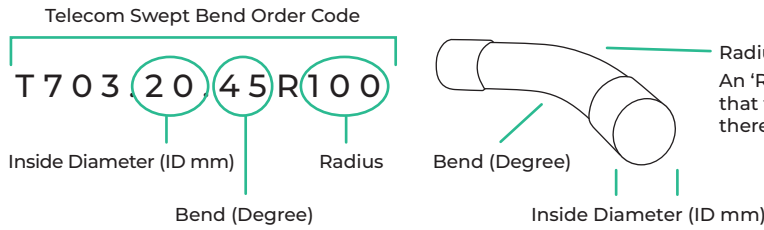

Orange Electrical Duct SOE HD PVC

2700H

Code	Size (mm)	Length	Colour
2700H.80.6.E	80	6m	Orange
2700H.100.6.E	100	6m	Orange
2700H.150.6.E	150	6m	Orange

Conduit Swept Bends

2703H

Code	Bend	Std Radius (mm)
2703H.32.22	22°	100
2703H.32.45	45°	100
2703H.32.90	90°	100
2703H.40.22	22°	130
2703H.40.45	45°	130
2703H.40.90	90°	130
2703H.50.22	22°	150
2703H.50.45	45°	150
2703H.50.90	90°	150

Electrical Double Coupler SCJ

2710

Code	Size (mm)	Colour
2710.40	40	Orange
2710.50	50	Orange
2710.65	65	Orange
2710.80	80	Orange
2710.100	100	Orange
2710.150	150	Orange

TELCO BENDS

Code breakdown

Depending on the type of product, the following illustrations explain what the code numbers mean.