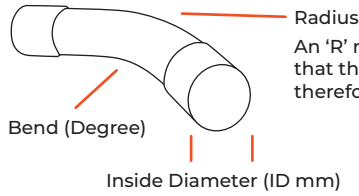

100%
RECYCLABLE

Code breakdown

Depending on the type of product, the following illustrations explain what the code numbers mean.

An 'R' measurement added to the end of the code, denotes that the bend angle is being made with a larger radius – therefore the bend section of the pipe is a longer length.