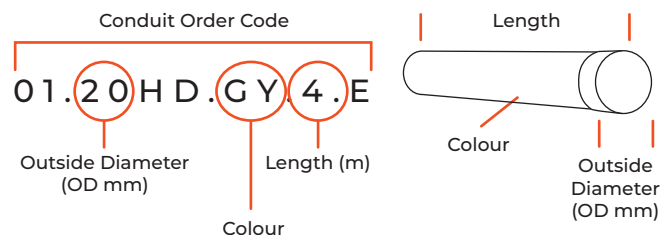

MD | HD DUCT & CONDUIT | ELECTRICAL COUPLERS

Orange Electrical Duct SOE MD PVC

2700

Code	Size (mm)	Length	Colour
2700.32.6.E	32	6m	Orange
2700.40.6.E	40	6m	Orange
2700.50.6.E	50	6m	Orange
2700.65.6.E	65	6m	Orange
2700.80.6.E	80	6m	Orange
2700.100.6.E	100	6m	Orange
2700.150.6.E	150	6m	Orange

Electrical Conduit Orange/Grey HD PVC

01

Code	Size (mm)	Length	Colour
01.20HD.GY.4.E	20	4m	Grey
01.20HD.O.4.E	20	4m	Orange
01.25HD.GY.4.E	25	4m	Grey
01.25HD.O.4.E	25	4m	Orange
01.32HD.GY.4.E	32	4m	Grey
01.32HD.O.4.E	32	4m	Orange
01.40HD.GY.4.E	40	4m	Grey
01.40HD.O.4.E	40	4m	Orange
01.50HD.GY.4.E	50	4m	Grey
01.50HD.O.4.E	50	4m	Orange

Orange Electrical Duct SOE HD PVC

2700H

Code	Size (mm)	Length	Colour
2700H.80.6.E	80	6m	Orange
2700H.100.6.E	100	6m	Orange
2700H.150.6.E	150	6m	Orange

Conduit Swept Bends

2703H

Code	Bend	Std Radius (mm)
2703H.32.22	22°	100
2703H.32.45	45°	100
2703H.32.90	90°	100
2703H.40.22	22°	130
2703H.40.45	45°	130
2703H.40.90	90°	130
2703H.50.22	22°	150
2703H.50.45	45°	150
2703H.50.90	90°	150

Electrical Double Coupler SCJ

2710

Code	Size (mm)	Colour
2710.40	40	Orange
2710.50	50	Orange
2710.65	65	Orange
2710.80	80	Orange
2710.100	100	Orange
2710.150	150	Orange